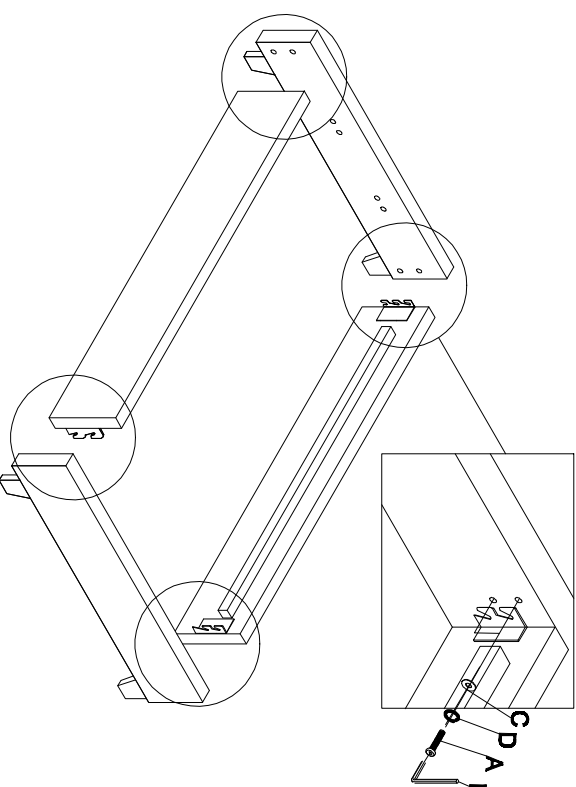

Step:2

Step:5

Step:6