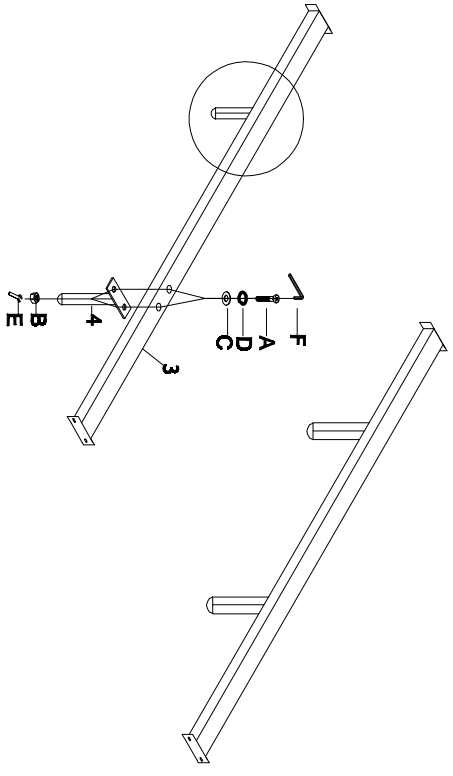

ASSEMBLY INSTRUCTIONS

ITEM NO: BED805-KING

PARTS LIST

1 Side rail 2 PCS 	2 HB/FB 2PCS 	3 Center bar 2PCS 	4 Supporting leg 4PCS 	5 Slats 1PC 
6 Wood leg 4 PCS 				

HARDWARE LIST

A Bolt 5/16" *1-1/2" 24 PCS 	B Nut 5/16" *12mm 8 PCS 	C Flat Washer 5/16" 19MM 28 PCS 	D Spring washer 28PCS 	E Box wrench 1PC 
F Allen key 1PC 	G Bolt 5/16" 2" 4PCS 	H Screw 24PCS 	I Screw driver 1PC 	

Step:1

Step:2

Step:3

Step:4

Step:5

Step:6