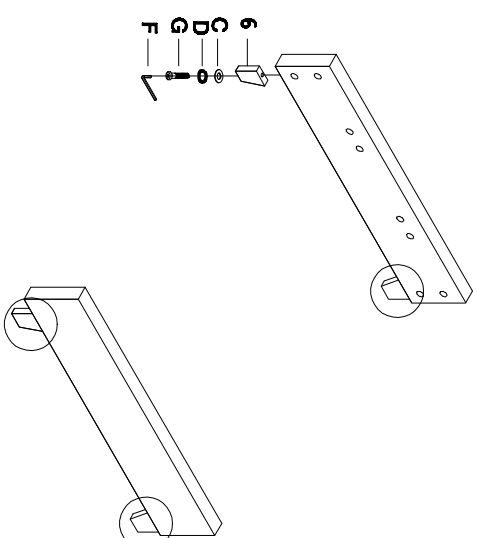

Step:3

Step:4