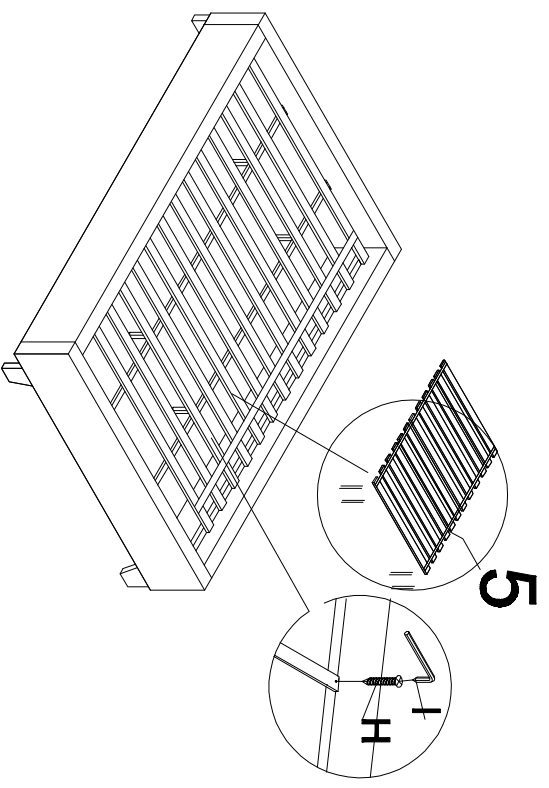

ASSEMBLY INSTRUCTIONS

ITEM NO: BED805-KING

PARTS LIST

1 Side rail 2 PCS 	2 HB/FB 2PCS 	3 Center bar 2PCS 	4 Supporting leg 4PCS 	5 Slats 1PC 
6 Wood leg 4 PCS 				

HARDWARE LIST

A Bolt 5/16" *1-1/2" 24 PCS 	B Nut 5/16" *12mm 8 PCS 	C Flat Washer 5/16" 19MM 28 PCS 	D Spring washer 28PCS 	E Box wrench 1PC 
F Allen key 1PC 	G Bolt 5/16" 2" 4PCS 	H Screw 24PCS 	I Screw driver 1PC 	

Step:1

Step:2

Step:3

Step:4

Step:5

Step:6