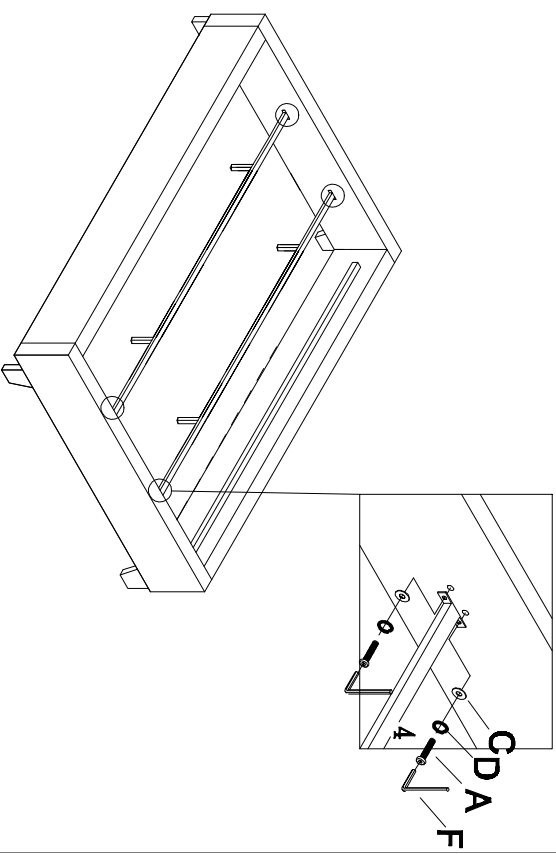

ASSEMBLY INSTRUCTIONS

ITEM NO: BED805-KING

PARTS LIST

1 Side rail 2 PCS 	2 HB/FB 2PCS 	3 Center bar 2PCS 	4 Supporting leg 4PCS 	5 Slats 1PC 
6 Wood leg 4 PCS 				

HARDWARE LIST

A Bolt 5/16" *1-1/2" 24 PCS 	B Nut 5/16" *12mm 8 PCS 	C Flat Washer 5/16" 19MM 28 PCS 	D Spring washer 28PCS 	E Box wrench 1PC 
F Allen key 1PC 	G Bolt 5/16" 2" 4PCS 	H Screw 24PCS 	I Screw driver 1PC 	

Step:1

Step:2

Step:3

Step:4

Step:5

Step:6